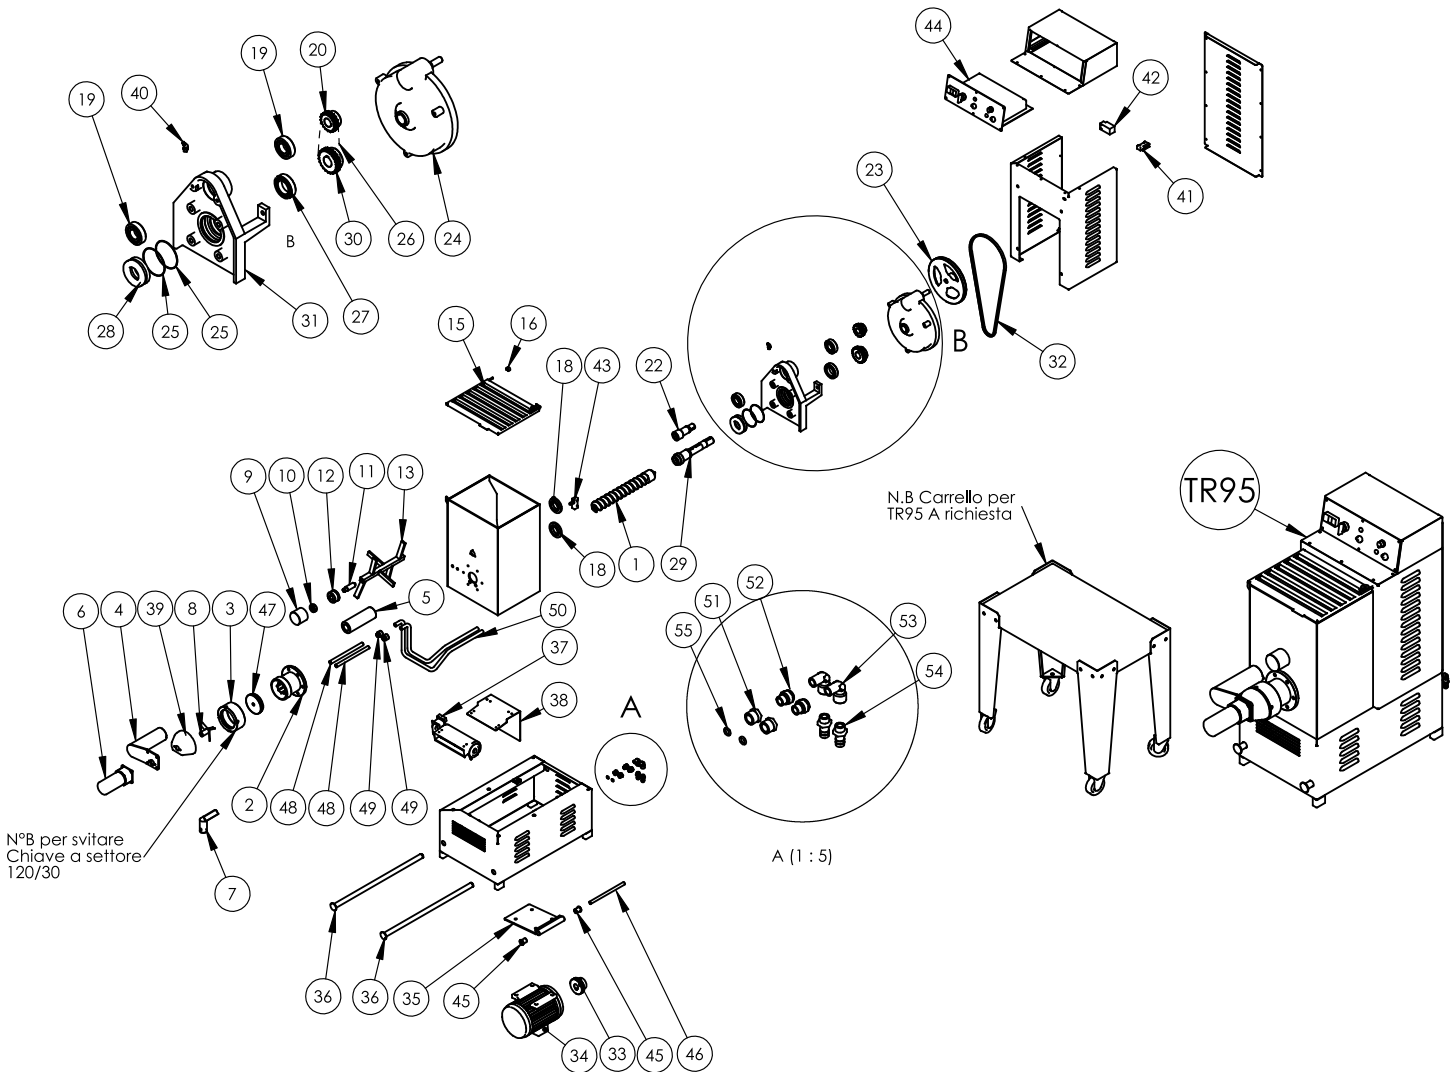

Parts Breakdown

Model PM-IT-0015 13397

Parts Breakdown

Model PM-IT-0015 13397

| Item No. | Description | Position | Item No. | Description | Position | Item No. | Description | Position |
|----------|----------------------------------|----------|----------|-----------------------------------|----------|----------|---|----------|
| 16289 | Worm for 13397 | 1 | 77745 | Bearing 6206 for 13397 | 19 | 77761 | Sieve Support Rods for 13397 | 36 |
| 77731 | Sleeve for 13397 | 2 | 77746 | Upper Sprocket Z=18 3/8 for 13397 | 20 | 77762 | Fan for 13397 | 37 |
| 39343 | Die Retaining Ring for 13397 | 3 | 77747 | Upper Shaft for 13397 | 22 | 77763 | Fan Base for 13397 | 38 |
| 77733 | Moving Knife Support for 13397 | 4 | 77748 | Reducer Pulley for 13397 | 23 | AD366 | Shelter Protection Knife for 13397 | 39 |
| 77734 | Fixed Support for 13397 | 5 | 77749 | Adapter TA30 for 13397 | 24 | 77764 | Fattener for 13397 | 40 |
| 14565 | Cutter Motor with Plug for 13397 | 6 | 77750 | Spacer for 13397 | 25 | 77765 | Micro Switch MS30 for 13397 | 41 |
| 77736 | Knife Blade for 13397 | 7 | 77751 | Double Chain for 13397 | 26 | 77766 | Micro Switch FR515 for 13397 | 42 |
| 77784 | Cutter Blade (3-Blade) for 13397 | 8 | 77752 | Bearing 6008 for 13397 | 27 | 77767 | Micro Switch MS09 for 13397 | 43 |
| 77738 | Support for 13397 | 9 | 77753 | Bearing 51308 for 13397 | 28 | 77768 | Electrical Assembly for 13397 | 44 |
| 77739 | Bearing 62206 for 13397 | 10 | 77754 | Lower Shaft for 13397 | 29 | 77769 | Bushing for 13397 | 45 |
| 77740 | Mobile Shaft for 13397 | 11 | 77755 | Lower Sprocket Z=23 3/8 for 13397 | 30 | 77770 | Shaft Motor Base for 13397 | 46 |
| 77741 | Fixed Support for 13397 | 12 | 77756 | Back Movement Support for 13397 | 31 | 31210 | Plastic Cap (Teflon Mixing Stopper) for 13397 | 47 |
| AD365 | Mixer for 13397 | 13 | 77757 | Belt 1180 for 13397 | 32 | 77772 | Kit for Water Piping for 13397 | 48 - 50 |
| 77742 | Cover for 13397 | 15 | 77758 | Motor Pulley for 13397 | 33 | 77775 | Kit for Water Piping for 13397 | 51 - 55 |
| 77743 | Cam for 13397 | 16 | 77759 | Motor HF80 for 13397 | 34 | | | |
| 77744 | Wheel for 13397 | 18 | 77760 | Motor Base for 13397 | 35 | | | |